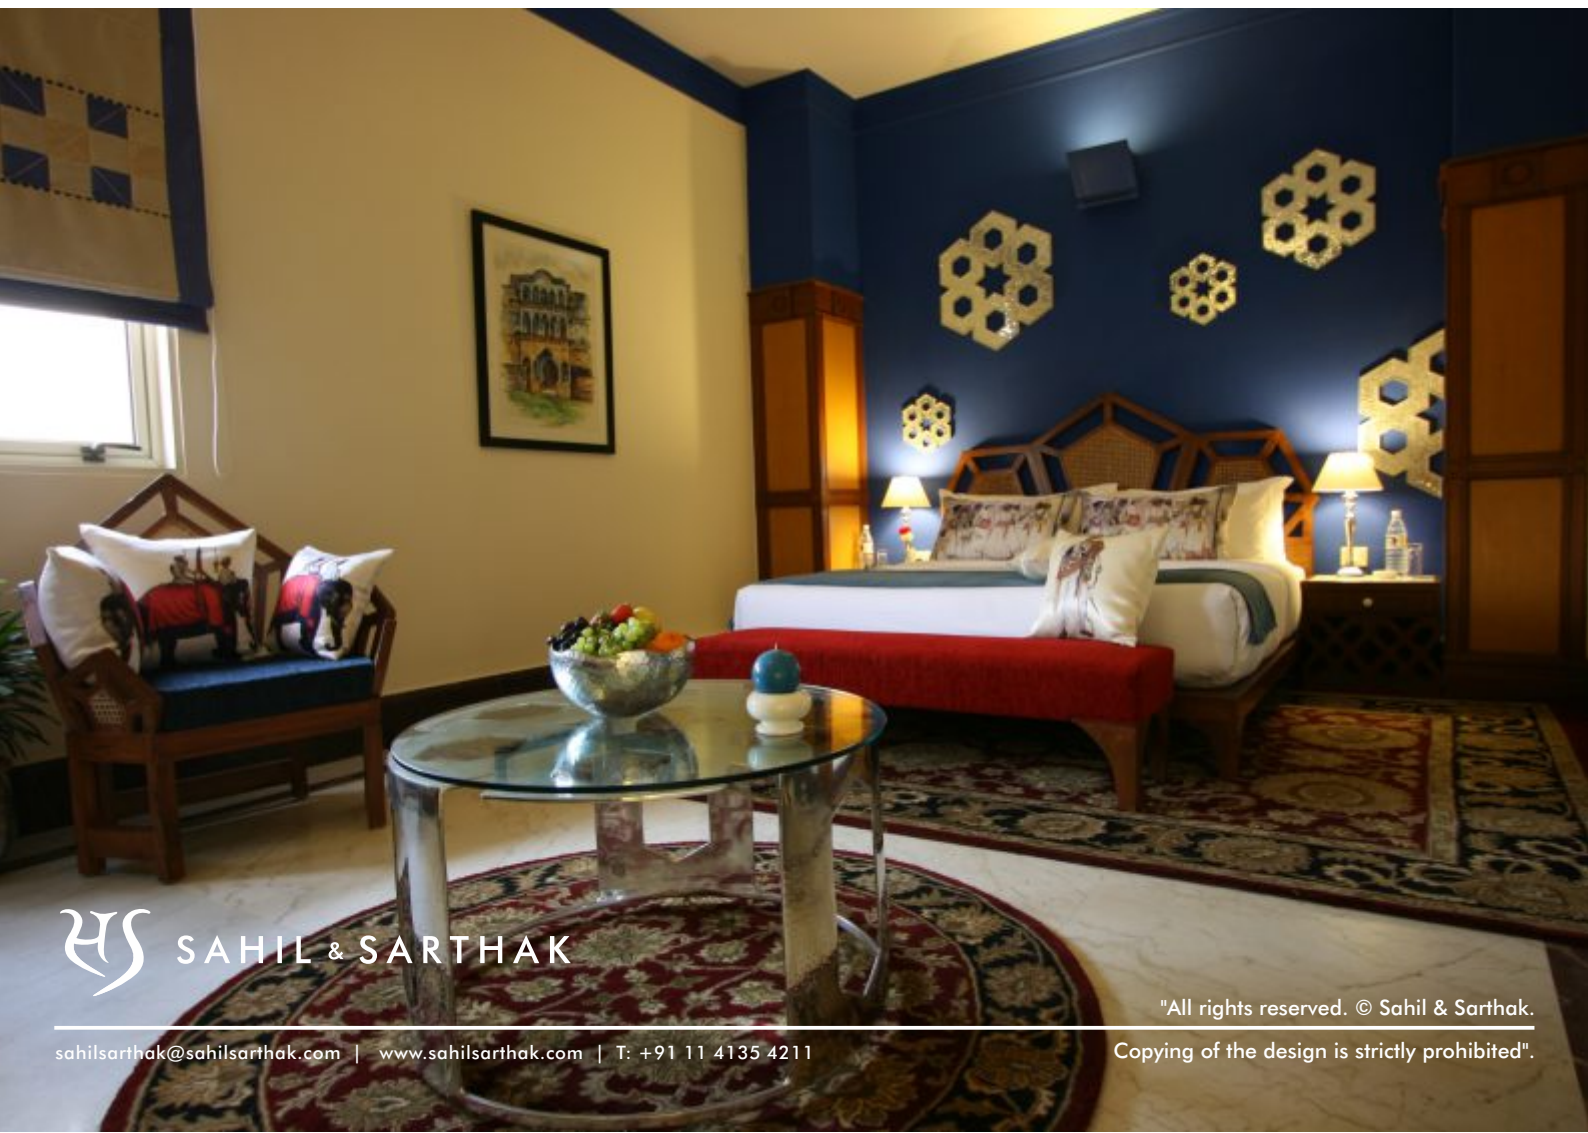

MUGHAL ROOM INTERIOR DESIGN

SAHIL & SARTHAK

sahilsarthak@sahilsarthak.com | www.sahilsarthak.com | T: +91 11 4135 4211

"All rights reserved. © Sahil & Sarthak.
Copying of the design is strictly prohibited".