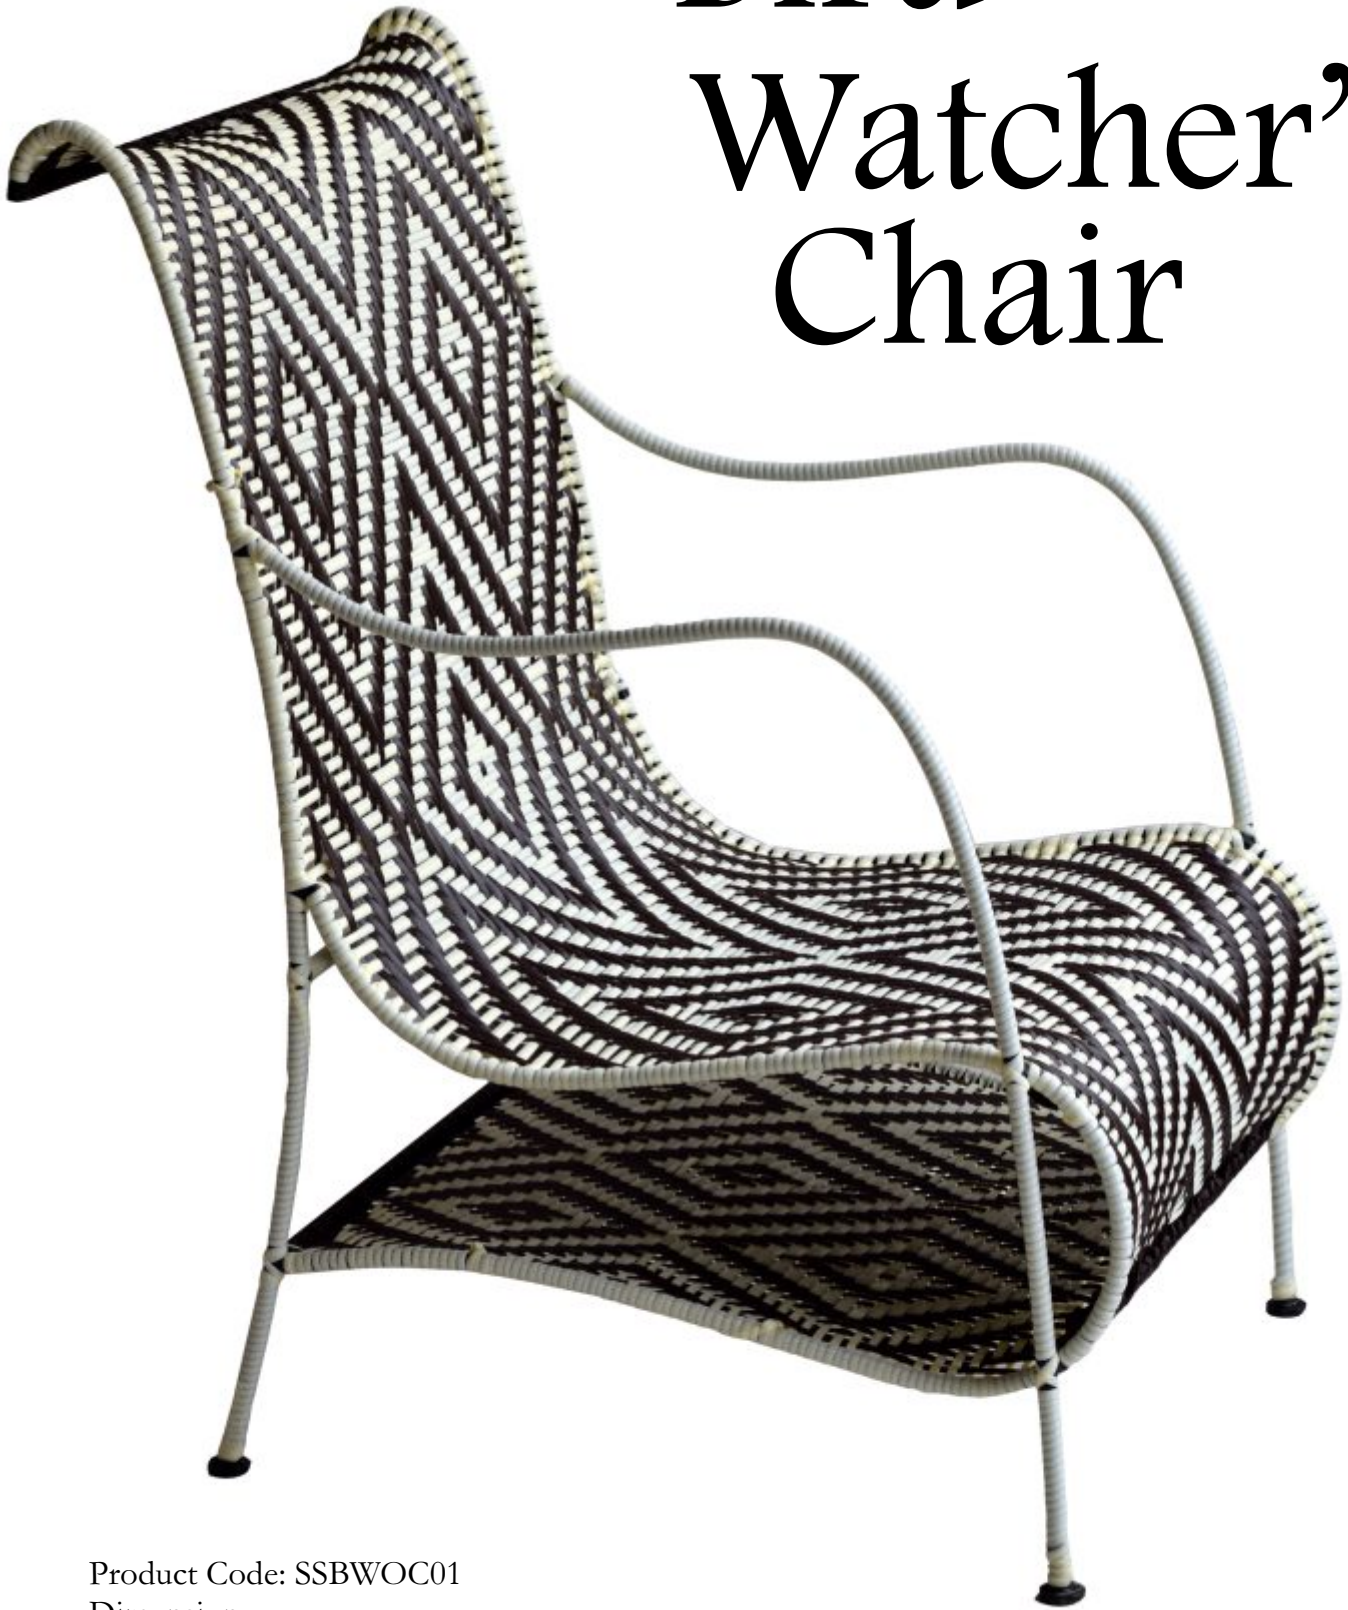

Bird Watcher's Chair

Product Code: SSBWOC01

Dimension:

59 x 83 x 38,5/99 cm

23 x 32 x 15/39 inch

DIAMOND WEAVE
Also available in single color.

Bird Watcher's Chair

Product Code: SSBWOC01