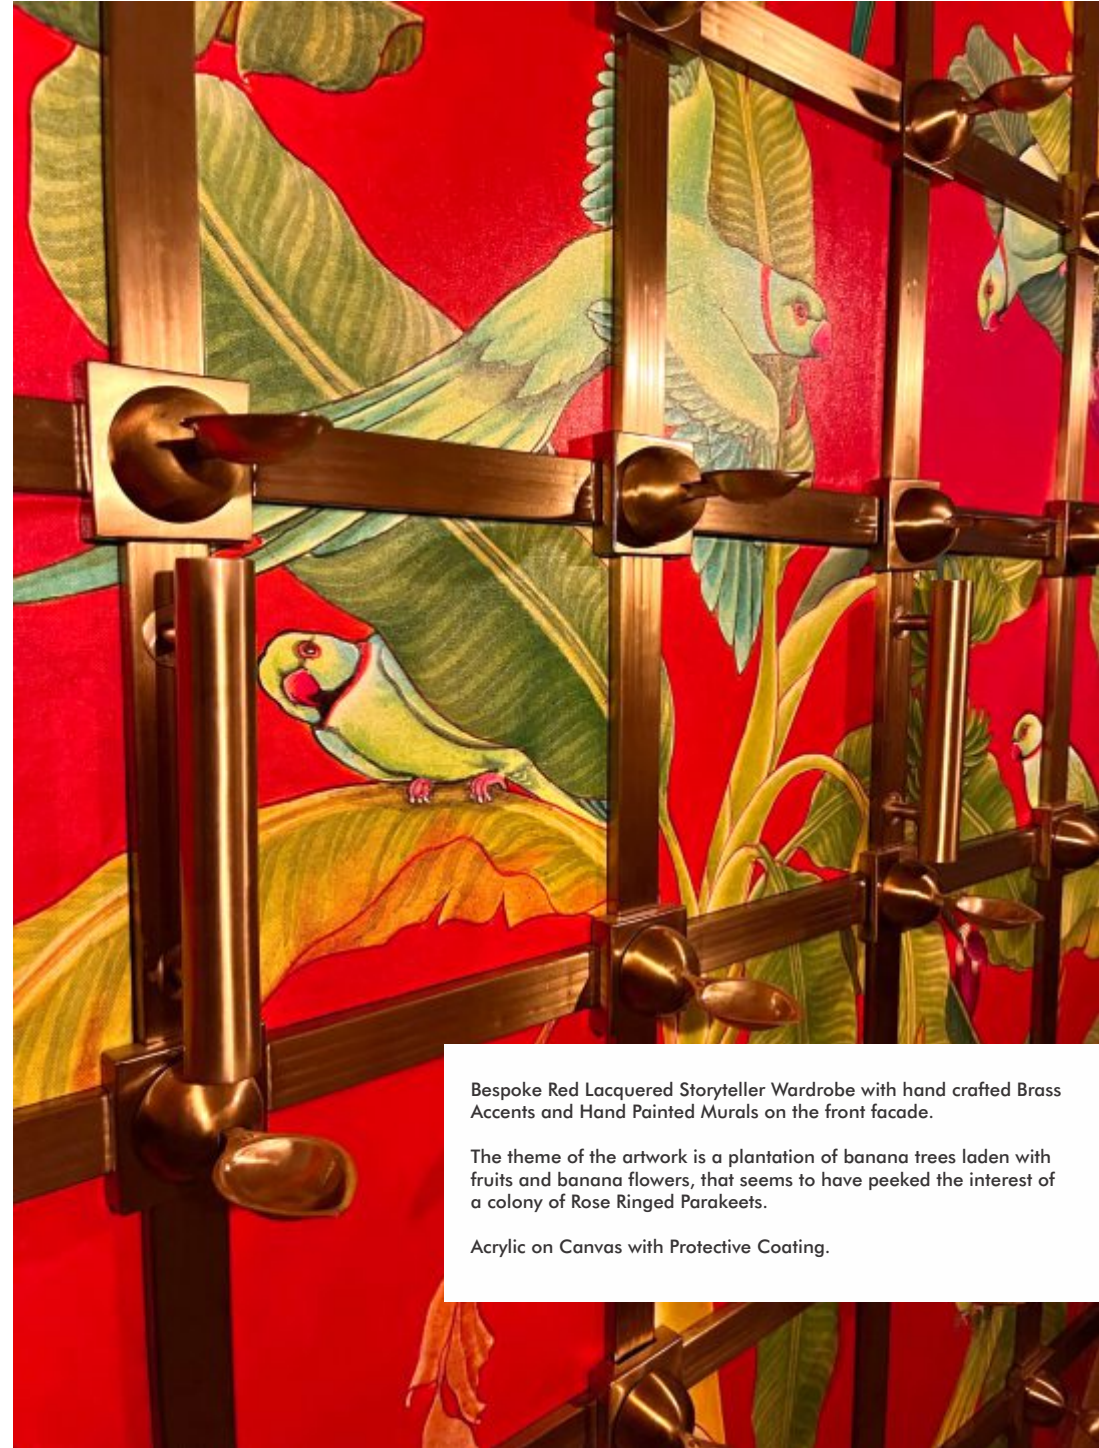

Bespoke Red Lacquered Storyteller Wardrobe with hand crafted Brass Accents and Hand Painted Murals on the front facade.

The theme of the artwork is a plantation of banana trees laden with fruits and banana flowers, that seems to have peeked the interest of a colony of Rose Ringed Parakeets.

Acrylic on Canvas with Protective Coating.

SAHIL & SARTHAK

sahilsarthak@sahilsarthak.com | www.sahilsarthak.com

"All rights reserved. © Sahil & Sarthak.
Copying of the design is strictly prohibited".